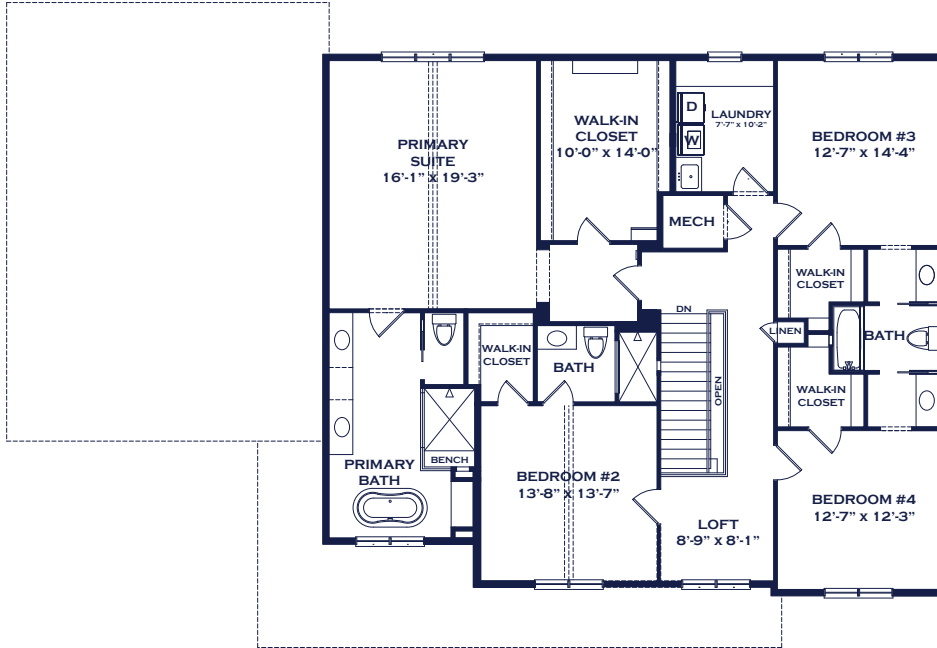

THE WADSWORTH

3,837 SF | 4 BEDROOM | 3.2 BATHS | 3 CAR ATTACHED GARAGE

THE WADSWORTH

3,837 SF | 4 BEDROOM | 3.2 BATHS | 3 CAR ATTACHED GARAGE

SECOND LEVEL

FIRST LEVEL