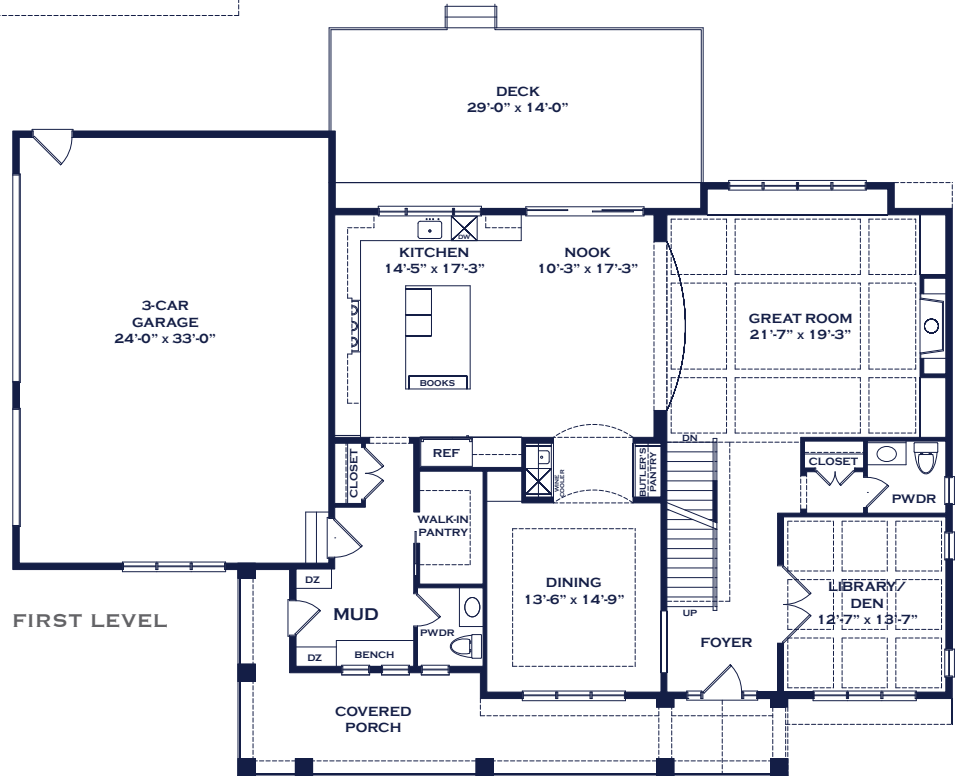

THE WADSWORTH

3,837 SF | 4 BEDROOM | 3.2 BATHS | 3 CAR ATTACHED GARAGE

THE WADSWORTH

3,837 SF | 4 BEDROOM | 3.2 BATHS | 3 CAR ATTACHED GARAGE

SECOND LEVEL

FIRST LEVEL