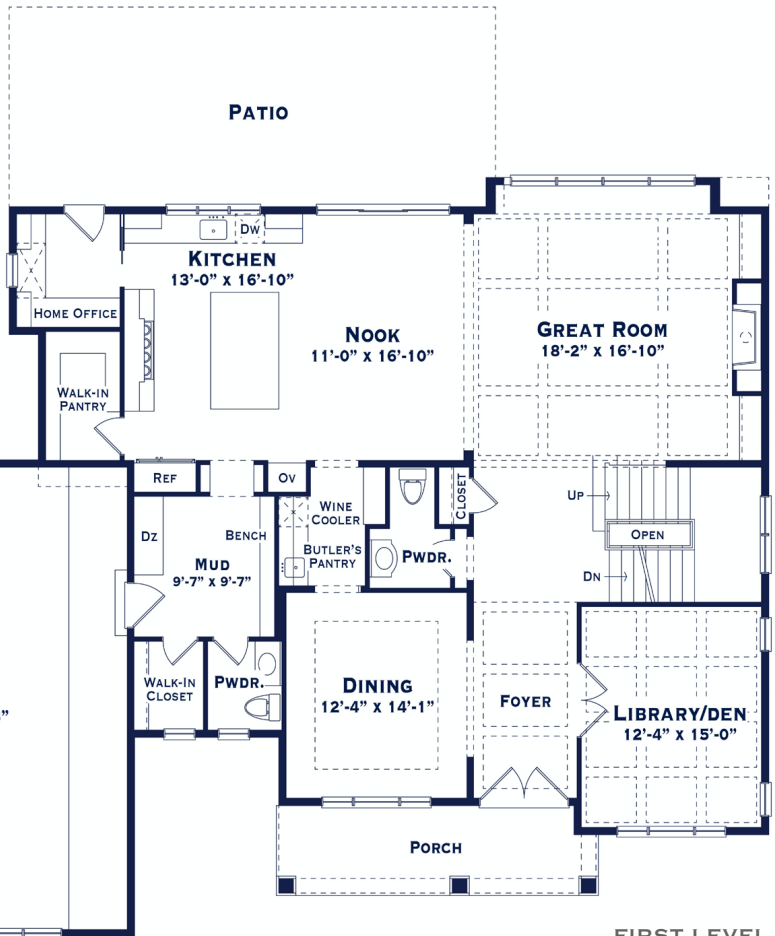

THE HILLBORO

3,760 SF | 4 BEDROOM | 3.2 BATHS | 3 CAR ATTACHED GARAGE

THE HILLBORO

3,760 SF | 4 BEDROOM | 3.2 BATHS | 3 CAR ATTACHED GARAGE

5640 WEST MAPLE ROAD, SUITE 110 | WEST BLOOMFIELD, MICHIGAN 48322
 248.284.4000 | F 248.284.4001 | INFO@MARKADLERHOMES.COM | MARKADLERHOMES.COM

All renderings, photographs, floor plans, dimensions, amenities, upgrades and other information depicted herein are representational only and subject to change at the Seller's sole discretion. © Mark Adler Homes, LLC 062822