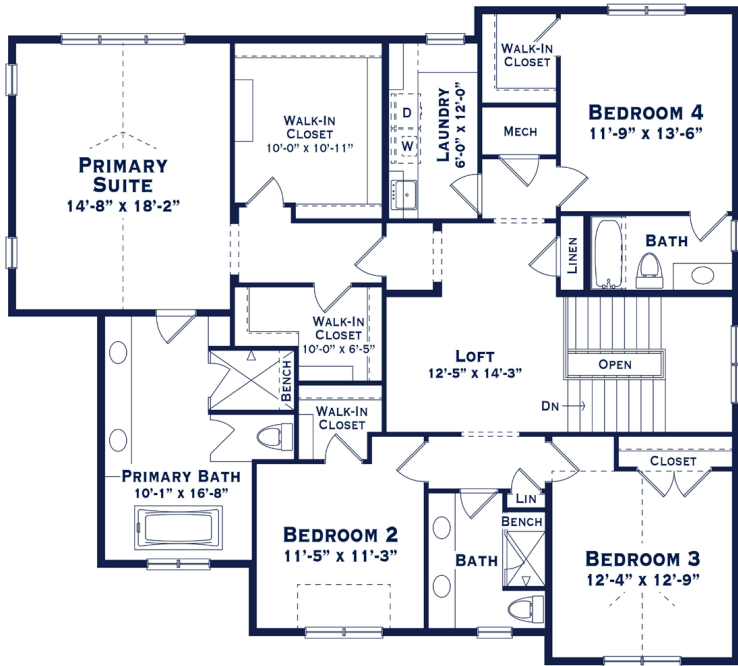

THE HILLBORO

3,760 SF | 4 BEDROOM | 3.2 BATHS | 3 CAR ATTACHED GARAGE

THE HILLBORO

3,760 SF | 4 BEDROOM | 3.2 BATHS | 3 CAR ATTACHED GARAGE

5640 WEST MAPLE ROAD, SUITE 110 | WEST BLOOMFIELD, MICHIGAN 48322
 248.284.4000 | F 248.284.4001 | INFO@MARKADLERHOMES.COM | MARKADLERHOMES.COM

All renderings, photographs, floor plans, dimensions, amenities, upgrades and other information depicted herein are representational only and subject to change at the Seller's sole discretion. © Mark Adler Homes, LLC 062822