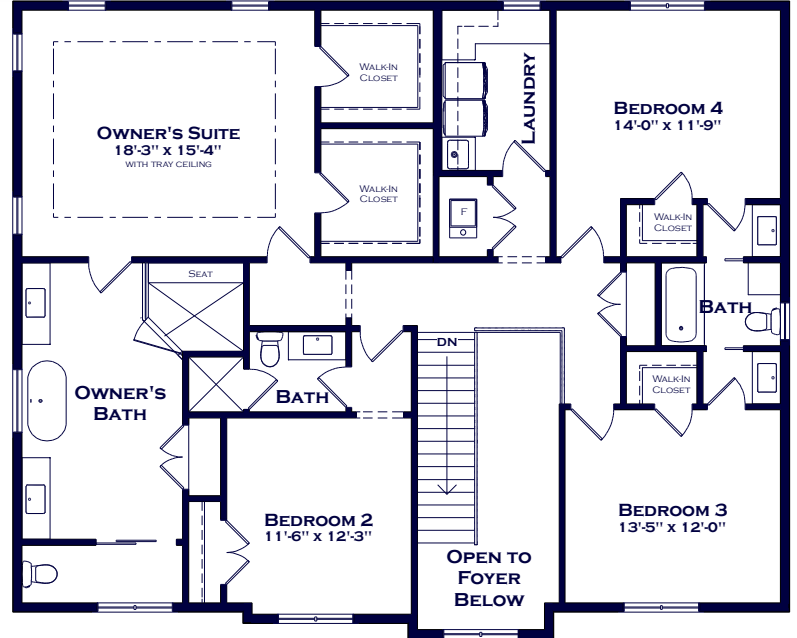

THE LAFAYETTE

3,500 SF | 4 BEDROOM | 5 BATHS | 3 CAR ATTACHED GARAGE

THE LAFAYETTE

3,500 SF | 4 BEDROOM | 5 BATHS | 3 CAR ATTACHED GARAGE

SECOND LEVEL - 4 BEDROOM

FIRST LEVEL

5640 WEST MAPLE ROAD, SUITE 110 | WEST BLOOMFIELD, MICHIGAN 48322
 248.284.4000 | F 248.284.4001 | INFO@MARKADLERHOMES.COM | MARKADLERHOMES.COM

All renderings, photographs, floor plans, dimensions, amenities, upgrades and other information depicted herein are representational only and subject to change at the Seller's sole discretion. © Mark Adler Homes, LLC 030519