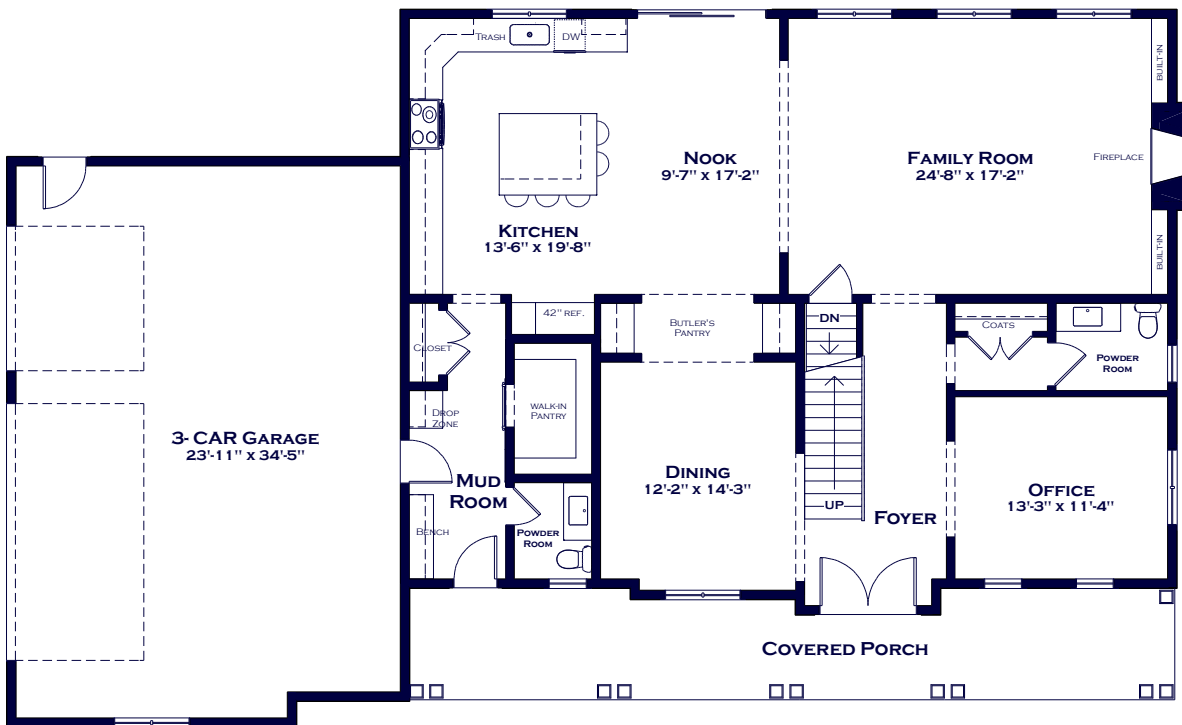

THE LAFAYETTE

3,500 SF | 4 BEDROOM | 5 BATHS | 3 CAR ATTACHED GARAGE

THE LAFAYETTE

3,500 SF | 4 BEDROOM | 5 BATHS | 3 CAR ATTACHED GARAGE

SECOND LEVEL - 4 BEDROOM

FIRST LEVEL

5640 WEST MAPLE ROAD, SUITE 110 | WEST BLOOMFIELD, MICHIGAN 48322
 248.284.4000 | F 248.284.4001 | INFO@MARKADLERHOMES.COM | MARKADLERHOMES.COM

All renderings, photographs, floor plans, dimensions, amenities, upgrades and other information depicted herein are representational only and subject to change at the Seller's sole discretion. © Mark Adler Homes, LLC 030519