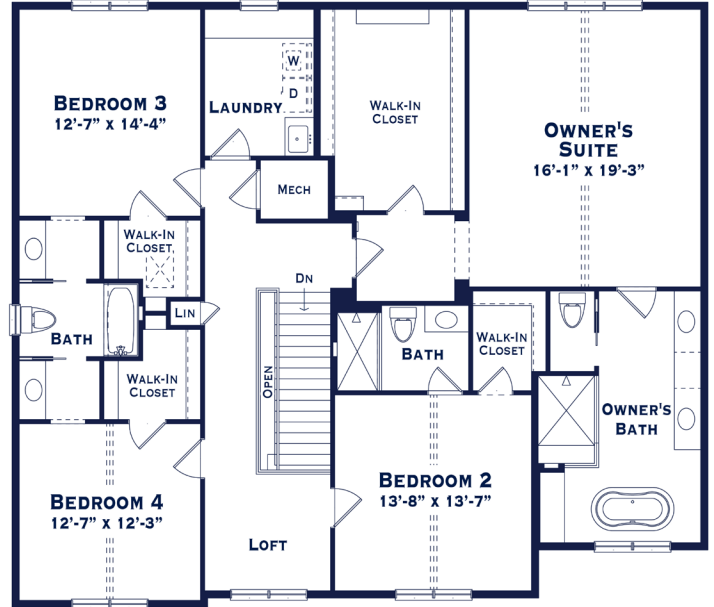

THE EAST BRADFORD

3,812 SF | 4 BEDROOM | 3.2 BATHS | 3 CAR ATTACHED GARAGE

THE EAST BRADFORD

3,812 SF | 4 BEDROOM | 3.2 BATHS | 3 CAR ATTACHED GARAGE

SECOND LEVEL

FIRST LEVEL

5640 WEST MAPLE ROAD, SUITE 110 | WEST BLOOMFIELD, MICHIGAN 48322
 248.284.4000 | F 248.284.4001 | INFO@MARKADLERHOMES.COM | MARKADLERHOMES.COM

All renderings, photographs, floor plans, dimensions, amenities, upgrades and other information depicted herein are representational only and subject to change at the Seller's sole discretion. © Mark Adler Homes, LLC 120821