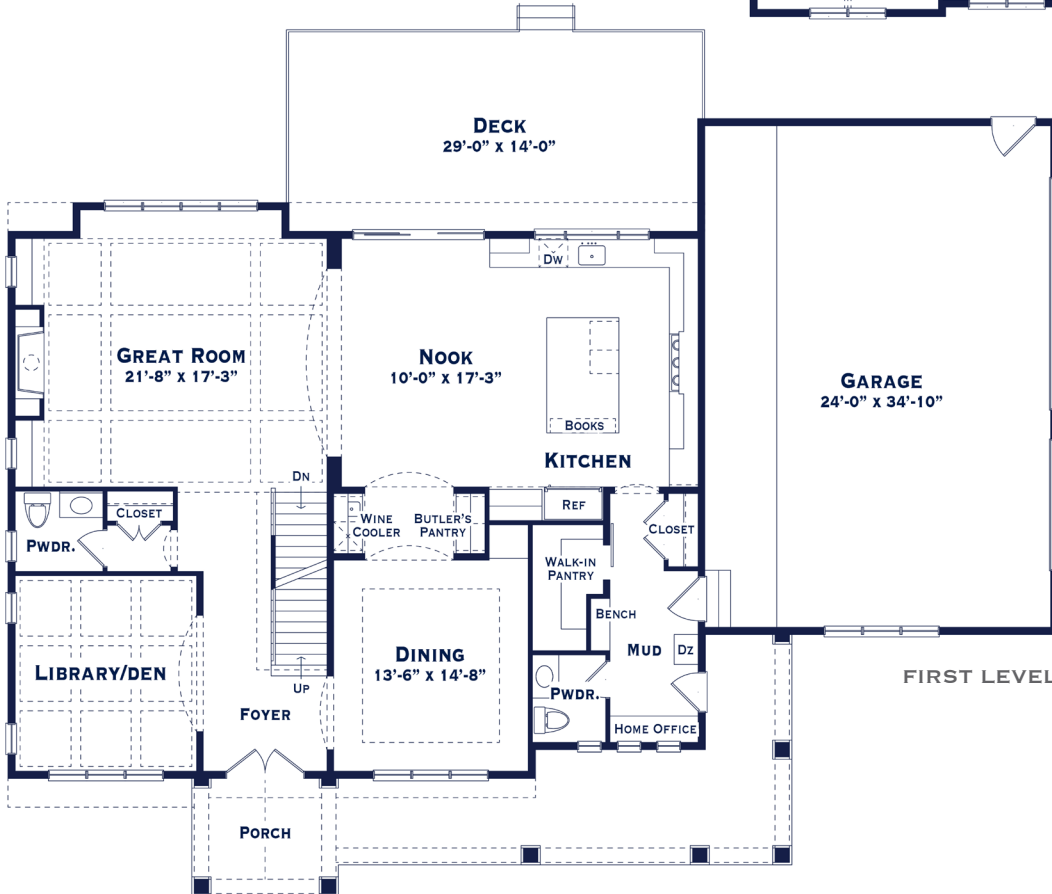

THE EAST BRADFORD

3,812 SF | 4 BEDROOM | 3.2 BATHS | 3 CAR ATTACHED GARAGE

THE EAST BRADFORD

3,812 SF | 4 BEDROOM | 3.2 BATHS | 3 CAR ATTACHED GARAGE

SECOND LEVEL

FIRST LEVEL

5640 WEST MAPLE ROAD, SUITE 110 | WEST BLOOMFIELD, MICHIGAN 48322
 248.284.4000 | F 248.284.4001 | INFO@MARKADLERHOMES.COM | MARKADLERHOMES.COM

All renderings, photographs, floor plans, dimensions, amenities, upgrades and other information depicted herein are representational only and subject to change at the Seller's sole discretion. © Mark Adler Homes, LLC 120821