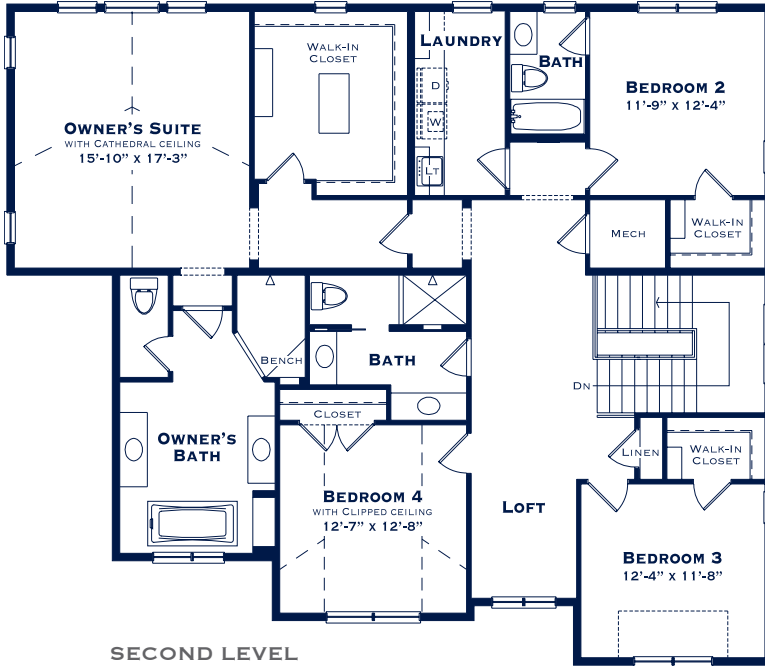

THE LINWOOD

3,791 SF | 4 BEDROOM | 3.2 BATHS | 3 CAR ATTACHED GARAGE

THE LINWOOD

3,791 SF | 4 BEDROOM | 3.2 BATHS | 3 CAR ATTACHED GARAGE

SECOND LEVEL

FIRST LEVEL

5640 WEST MAPLE ROAD, SUITE 110 | WEST BLOOMFIELD, MICHIGAN 48322
 248.284.4000 | F 248.284.4001 | INFO@MARKADLERHOMES.COM | MARKADLERHOMES.COM

All renderings, photographs, floor plans, dimensions, amenities, upgrades and other information depicted herein are representational only and subject to change at the Seller's sole discretion. © Mark Adler Homes, LLC 111219