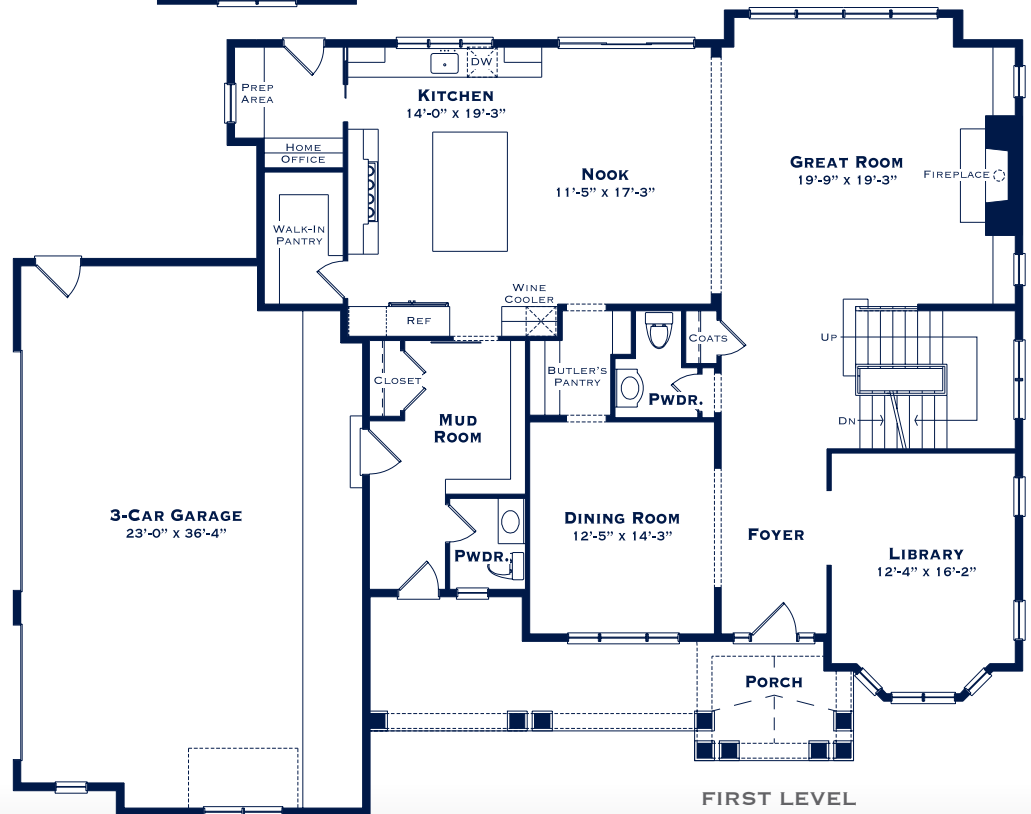

THE LINWOOD

3,791 SF | 4 BEDROOM | 3.2 BATHS | 3 CAR ATTACHED GARAGE

THE LINWOOD

3,791 SF | 4 BEDROOM | 3.2 BATHS | 3 CAR ATTACHED GARAGE

SECOND LEVEL

FIRST LEVEL

5640 WEST MAPLE ROAD, SUITE 110 | WEST BLOOMFIELD, MICHIGAN 48322
 248.284.4000 | F 248.284.4001 | INFO@MARKADLERHOMES.COM | MARKADLERHOMES.COM

All renderings, photographs, floor plans, dimensions, amenities, upgrades and other information depicted herein are representational only and subject to change at the Seller's sole discretion. © Mark Adler Homes, LLC 111219